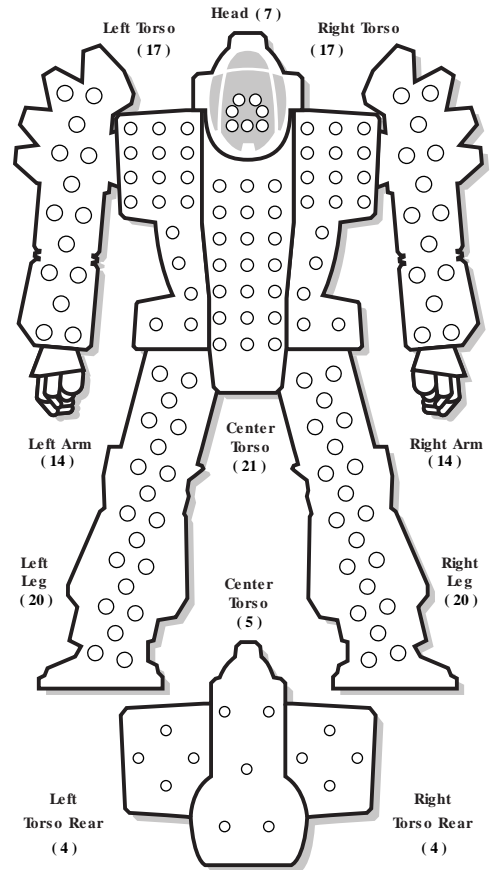

BATTLETECH™

BATTLEMECH RECORD SHEET

MECH DATA

Type: Phoenix Hawk PXH-3S

Movement Points: **Tonnage:** 45
Walking: 6 **Tech Base:** Inner Sphere
Running: 9 [12] **Rules Level:** Standard
Jumping: 6 **Role:** Striker
Engine Type: 270 XL

Weapons & Equipment Inventory

Qty	Type	Loc	Ht	Dmg	Min	Sht	Med	Lng
1	Medium Laser	LA	3	5 [DE]	—	3	6	9
2	Machine Gun	LA	—	2 [DB, AI]	—	1	2	3
1	Large Pulse Laser	RA	10	9 [P]	—	3	7	10
1	Medium Laser	RA	3	5 [DE]	—	3	6	9
1	Anti-Missile System	RA	1	[PB]	—	1	—	—

Ammo: (AMS) 24, (Machine Gun) 200

BV: 1,237

WARRIOR DATA

Name: _____

Gunnery Skill: _____ Piloting Skill: _____

Hits Taken	1	2	3	4	5	6
Consciousness #	3	5	7	10	11	Dead

ARMOR DIAGRAM

Ferro-Fibrous