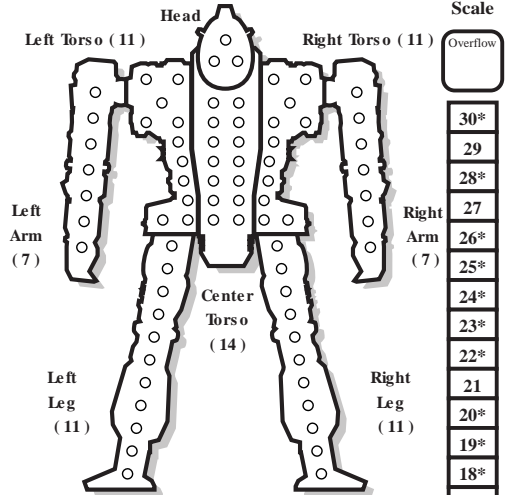

INTERNAL STRUCTURE DIAGRAM

Standard Structure